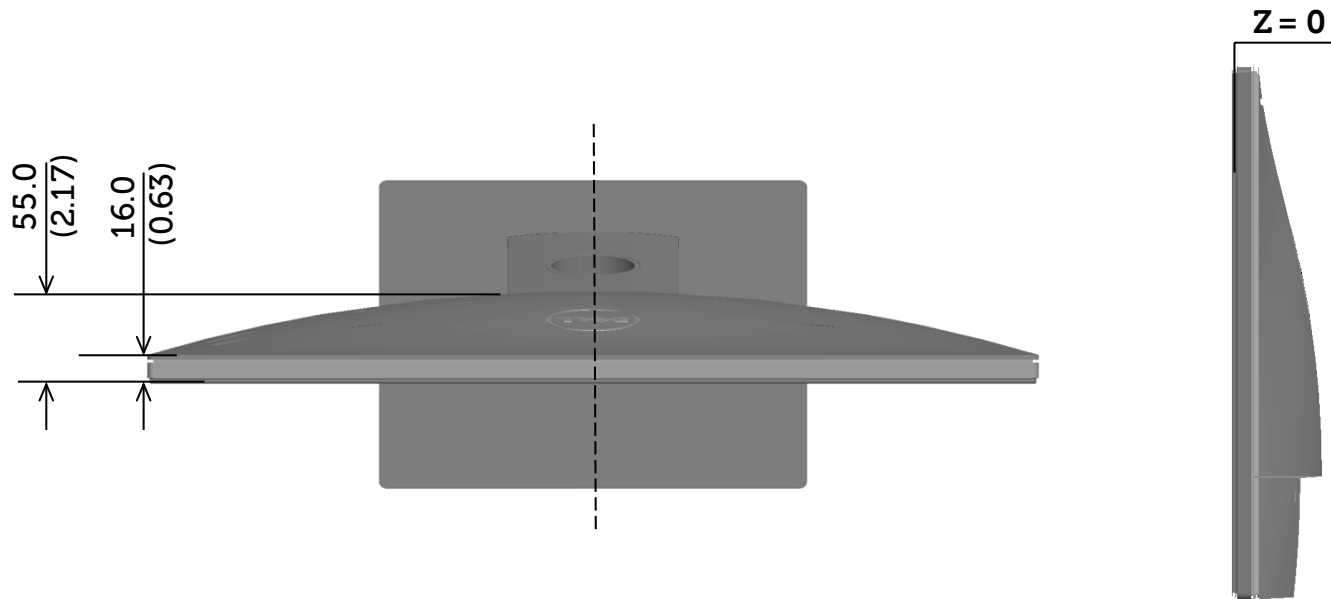

SE2416H Outline Dimensions

Nominal Dimensions
Unit: mm/(inch)

Back view of Monitor without stand